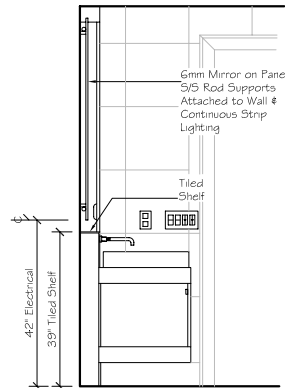

3/3 SECTION
ELEVATION
Scale: 1/4" = 1'-0"