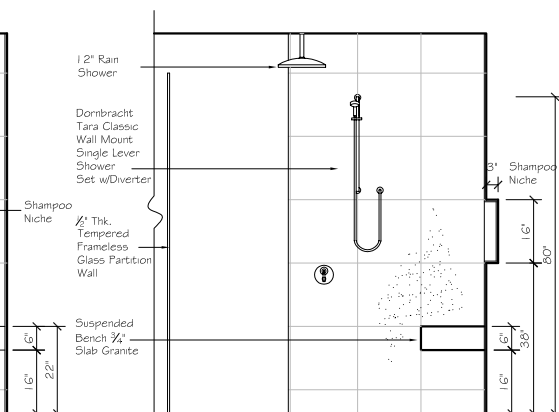

6 ELEVATION
Scale: 1/4" = 1'-0"

12" Rain
Shower

Dornbracht
Tara Classic
Wall Mount
Single Lever
Shower
Set w/Diverter

Shampoo
Niche

1/2" Thk.
Tempered
Frameless
Glass Partition
Wall

Suspended
Bench 3/4"
Slab Granite

3" Shampoo
Niche

16"

80"

16"

30"

16"

Drain Under
Bench