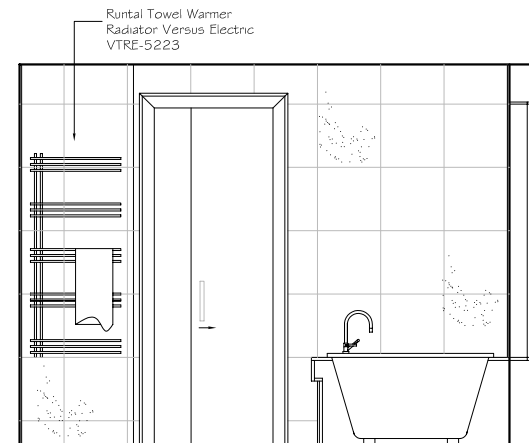

7 ELEVATION
Scale: 1/4" = 1'-0"

Runtal Towel Warmer
Radiator Versus Electric
VTRF-5223