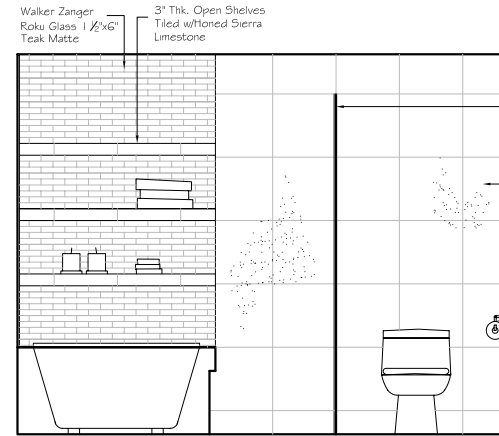

4 ELEVATION
Scale: 1/4" = 1'-0"