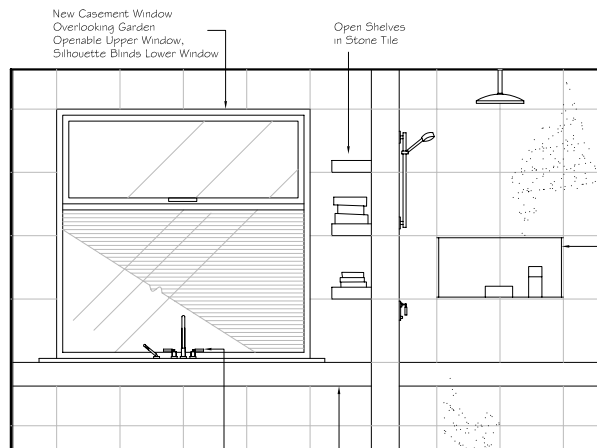

5 ELEVATION
Scale: 1/4" = 1'-0"